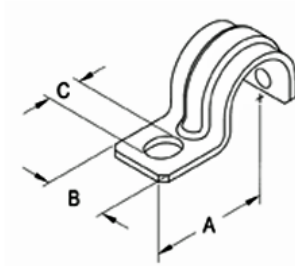

Straps, Clamps and Hangers

One Hole Conduit Straps

One Hole Pipe Straps

Steel

Used to support rigid conduit and IMC to mounting surface.

 File No. LR39354: 901-S through 903-S

Zinc Plated Steel

Catalog Number	Trade Size	Unit Qty.	Std. Pkg.
901-S	1/2"	50	500
902-S	3/4"	50	500
903-S	1"	50	200
904-S	1 1/4"	25	100
905-S	1 1/2"	25	100
906-S	2"	---	25
907-S	2 1/2"	---	25
908-S	3"	---	25
909-S	3 1/2"	---	10
910-S	4"	---	10

One Hole Pipe Straps

Malleable/Aluminum

Used to support rigid conduit and IMC to mounting surface.

 File No. E161206: 901 thru 913

 File No. LR39354: 900 thru 912

Malleable Iron

Catalog Number	Trade Size	Unit Qty.	Std. Pkg.
900	3/8"	100	1000
901	1/2"	100	1000
902	3/4"	---	100
903	1"	---	100
904	1 1/4"	---	50
905	1 1/2"	---	50
906	2"	---	25
907	2 1/2"	---	25
908	3"	---	10
909	3 1/2"	---	10
910	4"	---	10
912	5"	---	5
913	6"	---	5

Aluminum

Catalog Number	Trade Size	Unit Qty.	Std. Pkg.
901-AL	1/2"	100	1000
902-AL	3/4"	---	100
903-AL	1"	---	100
904-AL	1 1/4"	---	50
905-AL	1 1/2"	---	50
906-AL	2"	---	25

One Hole Straps - Steel

Images

Catalog ID: 902-S

UPC Number: 781747029027

Description: Strap, One Hole Pipe, Steel, Size 3/4 Inch

Application: To support rigid conduit and IMC to mounting surface.

Trade Size: 3/4"

Country of Manufacture: USA