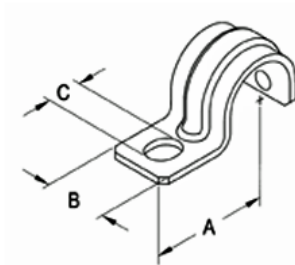

### One Hole EMT Straps

Malleable

Steel

Used to support EMT to mounting surface.

 File No. E161206: 907 thru 910; 921 thru 925

 File No. LR39354: 907 thru 910; 920-S thru 925-S

### Malleable Iron

Catalog Number	Trade Size	Unit Qty.	Std. Pkg.
920	1/2"	100	1000
921	3/4"	50	500
922	1"	50	500
923	1 1/4"	---	100
924	1 1/2"	---	100
925	2"	---	50
907	2 1/2"	---	25
908	3"	---	10
909	3 1/2"	---	10
910	4"	---	10

### Zinc Plated Steel

Catalog Number	Trade Size	Unit Qty.	Std. Pkg.
920-S	1/2"	100	1000
921-S	3/4"	100	500
922-S	1"	50	500
923-S	1 1/4"	---	100
924-S	1 1/2"	---	100
925-S	2"	---	50
907-S	2 1/2"	---	25
908-S	3"	---	25
909-S	3 1/2"	---	10
910-S	4"	---	10

### Images

[Download Photo Image](#)

[Download Dimensional Image](#)

Dimension A in Inches: 2.50

Dimension B in Inches: 1.25

Dimension C in Inches: 0.44