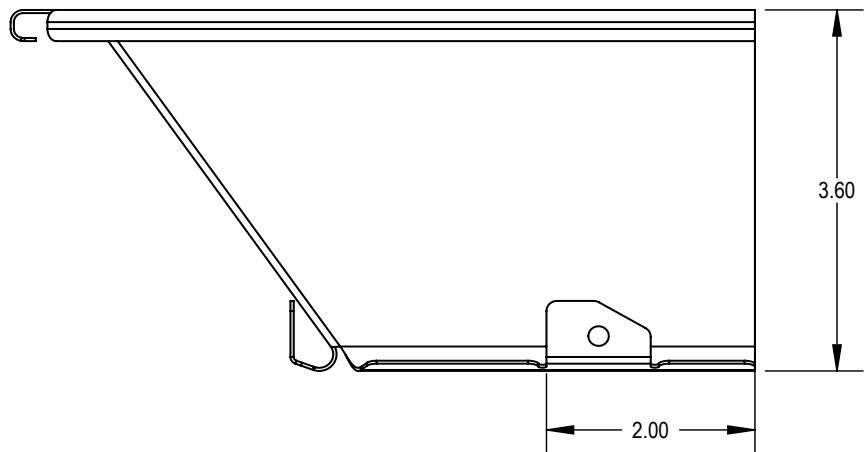

CONTOUR INNER CORNER CAP

ITEM NO	DESCRIPTION	QTY IN KIT
1	CONTOUR INSIDE CORNER CAP	1

Part Number	Description
CTR-IN-01-B1	CONTOUR CORNER CAP, INSIDE

1) Contour Corner Cap, Inner

Property	Value
Material	6000 Series Aluminum
Finish	Black