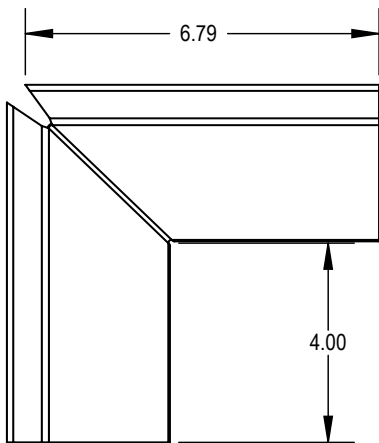

CONTOUR INNER CORNER CAP

ITEM NO	DESCRIPTION	QTY IN KIT
1	CONTOUR INSIDE CORNER CAP	1

Part Number	Description
CTR-IN-01-B1	CONTOUR CORNER CAP, INSIDE

1) Contour Corner Cap, Inner

Property	Value
Material	6000 Series Aluminum
Finish	Black