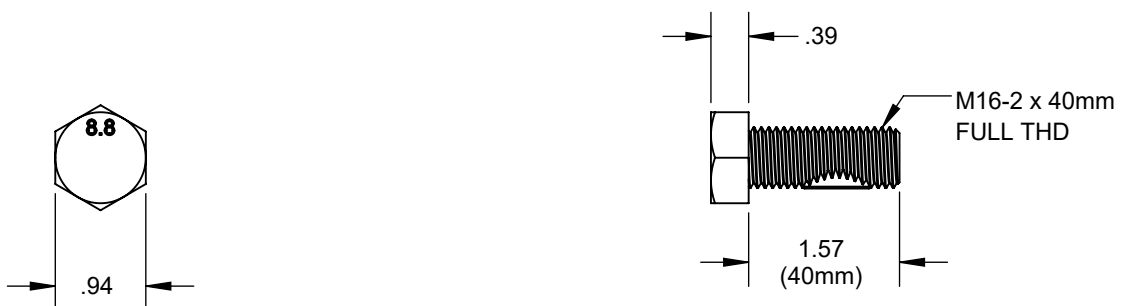

HEX HEAD SET SCREW FOR GROUND SCREWS

ITEM NO	DESCRIPTION	QTY IN KIT
1	HEX HEAD SET SCREW FOR GROUND SCREWS	1

PART NUMBER	DESCRIPTION
GM-HSHW-01-M1	HEX HEAD SET SCREW FOR GROUND SCREWS

1) HEX HEAD SET SCREW FOR GROUND SCREWS