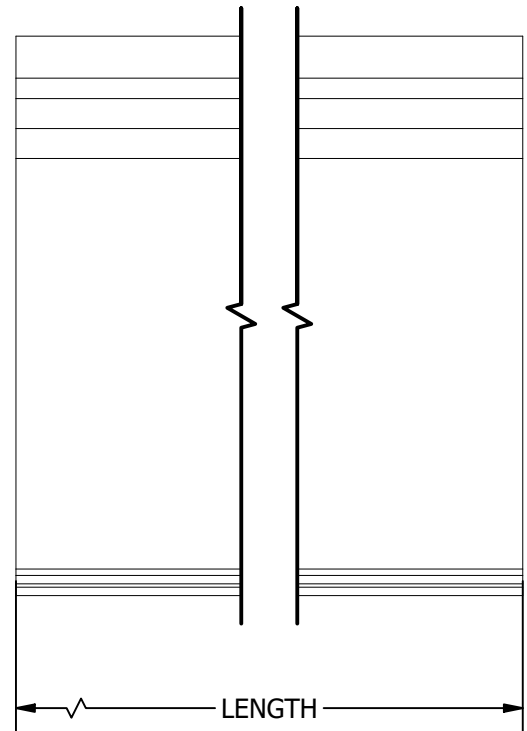

PART # TABLE		
P/N	DESCRIPTION	LENGTH
084RLM1	NXT HORIZON RAIL 84" MILL	84"
084RLD1	NXT HORIZON RAIL 84" DARK	84"
168RLM1	NXT HORIZON RAIL 168" MILL	168"
168RLD1	NXT HORIZON RAIL 168" DARK	168"
208RLM1	NXT HORIZON RAIL 208" MILL	208"
208RLD1	NXT HORIZON RAIL 208" DARK	208"
246RLM1	NXT HORIZON RAIL 246" MILL	246"
246RLD1	NXT HORIZON RAIL 246" DARK	246"

1411 BROADWAY BLVD. NE  
 ALBUQUERQUE, NM 87102 USA  
 PHONE: 505.242.6411  
 WWW.UNIRAC.COM

PRODUCT LINE: NXT HORIZON

DRAWING TYPE: PART DETAIL

DESCRIPTION: RAIL

REVISION DATE: 9/13/2021

DRAWING NOT TO SCALE  
 ALL DIMENSIONS ARE  
 NOMINAL