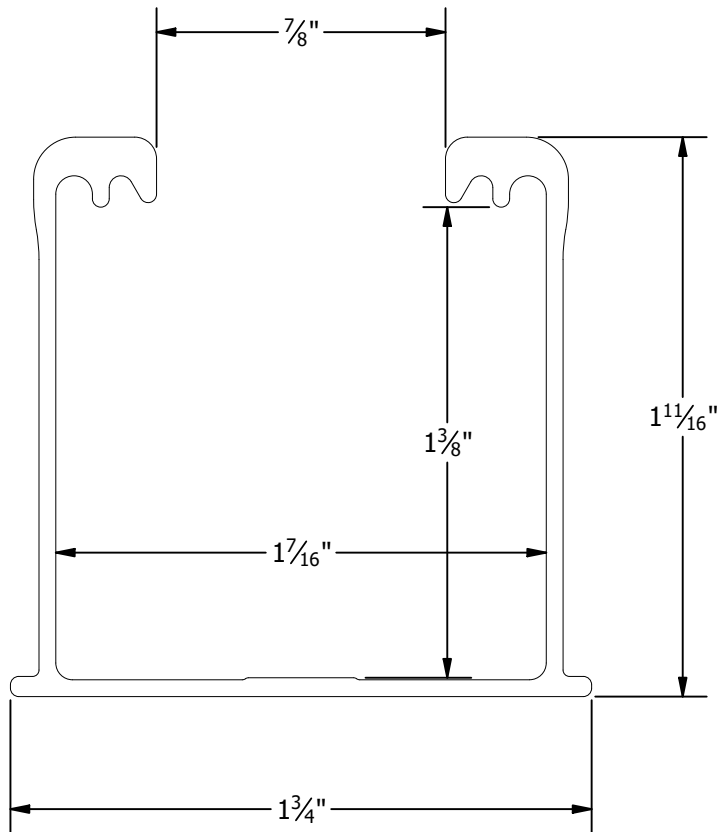

PART # TABLE		
P/N	DESCRIPTION	LENGTH
084RLM1	NXT HORIZON RAIL 84" MILL	84"
084RLD1	NXT HORIZON RAIL 84" DARK	84"
168RLM1	NXT HORIZON RAIL 168" MILL	168"
168RLD1	NXT HORIZON RAIL 168" DARK	168"
208RLM1	NXT HORIZON RAIL 208" MILL	208"
208RLD1	NXT HORIZON RAIL 208" DARK	208"
246RLM1	NXT HORIZON RAIL 246" MILL	246"
246RLD1	NXT HORIZON RAIL 246" DARK	246"

1411 BROADWAY BLVD. NE  
 ALBUQUERQUE, NM 87102 USA  
 PHONE: 505.242.6411  
 WWW.UNIRAC.COM

PRODUCT LINE: NXT HORIZON

DRAWING TYPE: PART DETAIL

DESCRIPTION: RAIL

REVISION DATE: 9/13/2021

DRAWING NOT TO SCALE  
 ALL DIMENSIONS ARE  
 NOMINAL