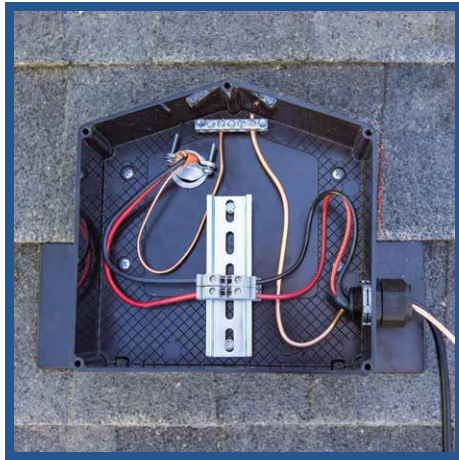

XL

THE ULTIMATE ROOFTOP JUNCTION BOX

JUST GOT BIGGER... AND BETTER!

INTRODUCING JB-1.XL

COST EFFECTIVE

- We believe that EVERYONE should have access to affordable renewable energy
- Larger box at a lower cost

MORE SPACE

- Made from advanced durable polycarbonate + superior components, UL1741, Type 3R
- 3 patented layers of water protection
- 2 Weep Holes for breathability

FAST INSTALL

- Enter through 3 Side Walls
- Minimal Shingle Cutting
- Din Rail pre-installed